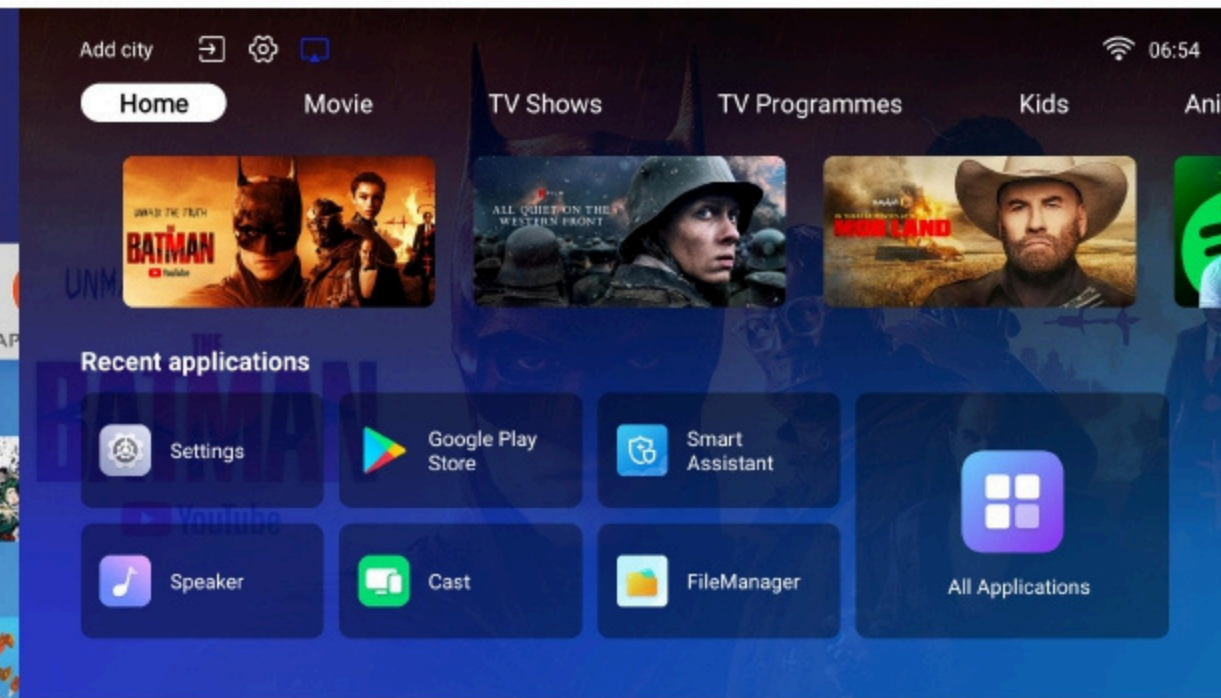

AOSP

- Android 11
- Android 9