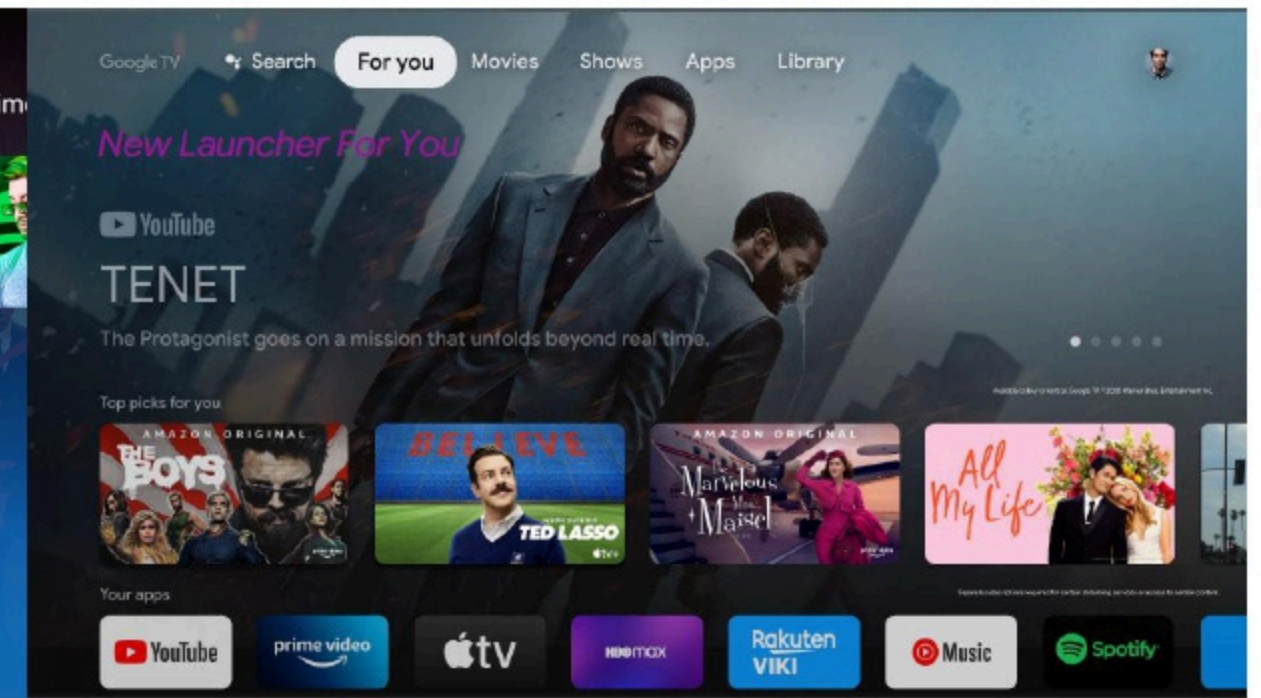

Google

- Google 3.0 in developing
- Google 5.0 in developing