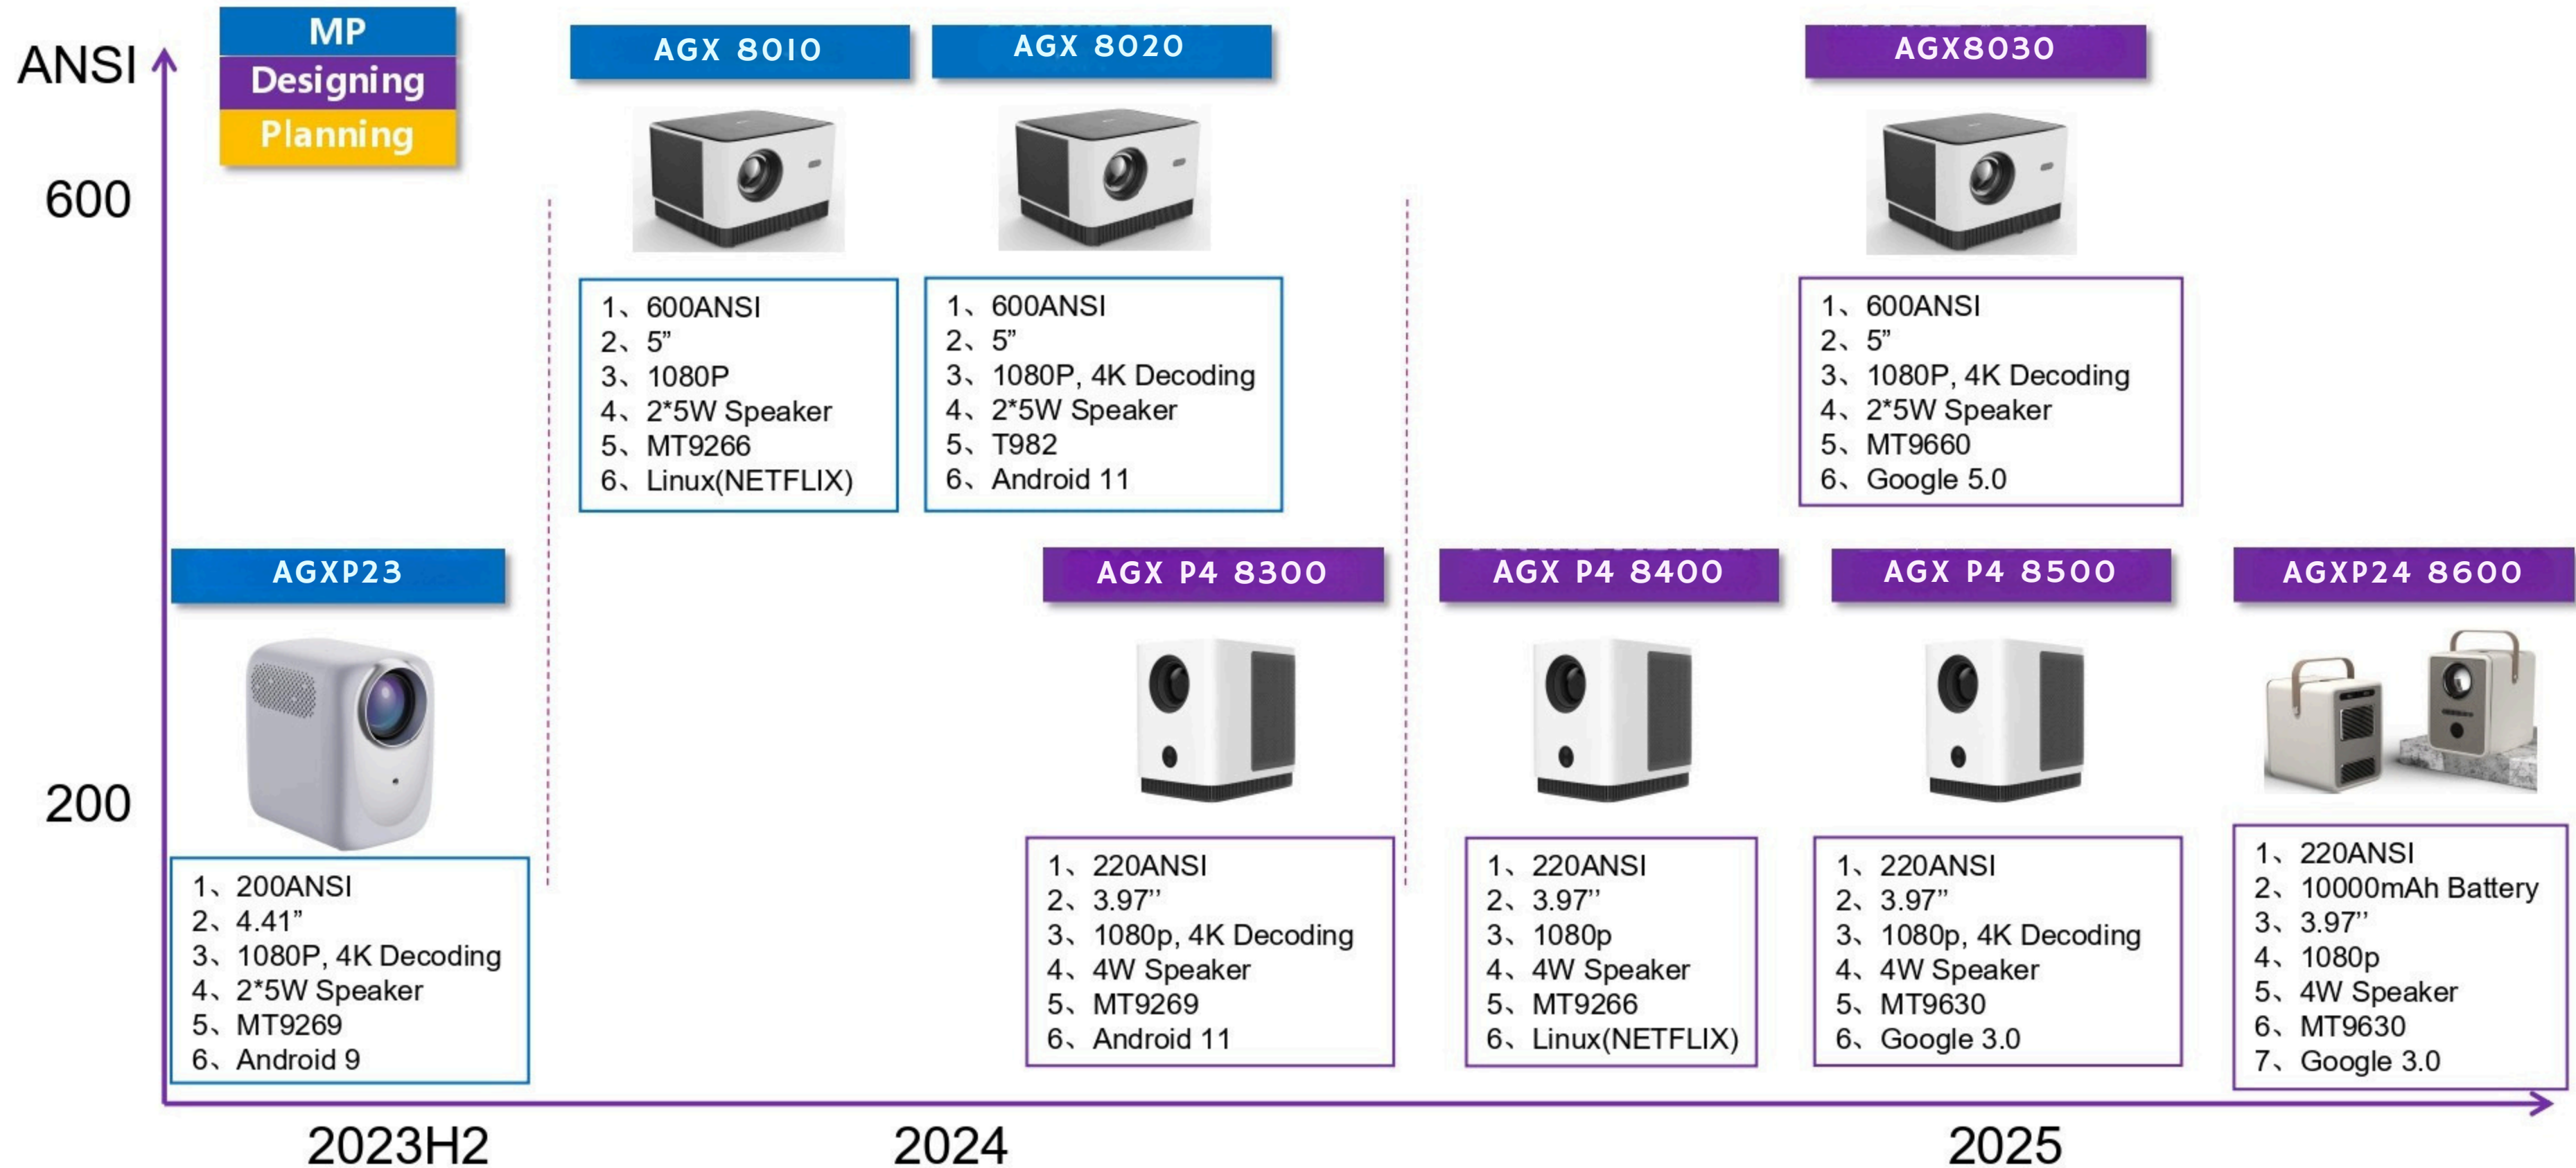

AGX
ACCENT GAMING EXTREME

Projector RoadMap

➤ Projector OS Overview

Smart Projector based on **Linus OS (NETFLIX)/AOSP/Google** with Premium OTT Content For Global Market

Linus OS(NETFLIX)

- NETFLIX 5.3/6.1
- NETFLIX, YouTube, Prime Video

AOSP

- Android 11
- Android 9

Google

- Google 3.0 in developing
- Google 5.0 in developing

➤ Projector RoadMap

AGX 8000

The Handle is Optional

*The above appearance design is for reference only, and everything is subject to actual conditions.